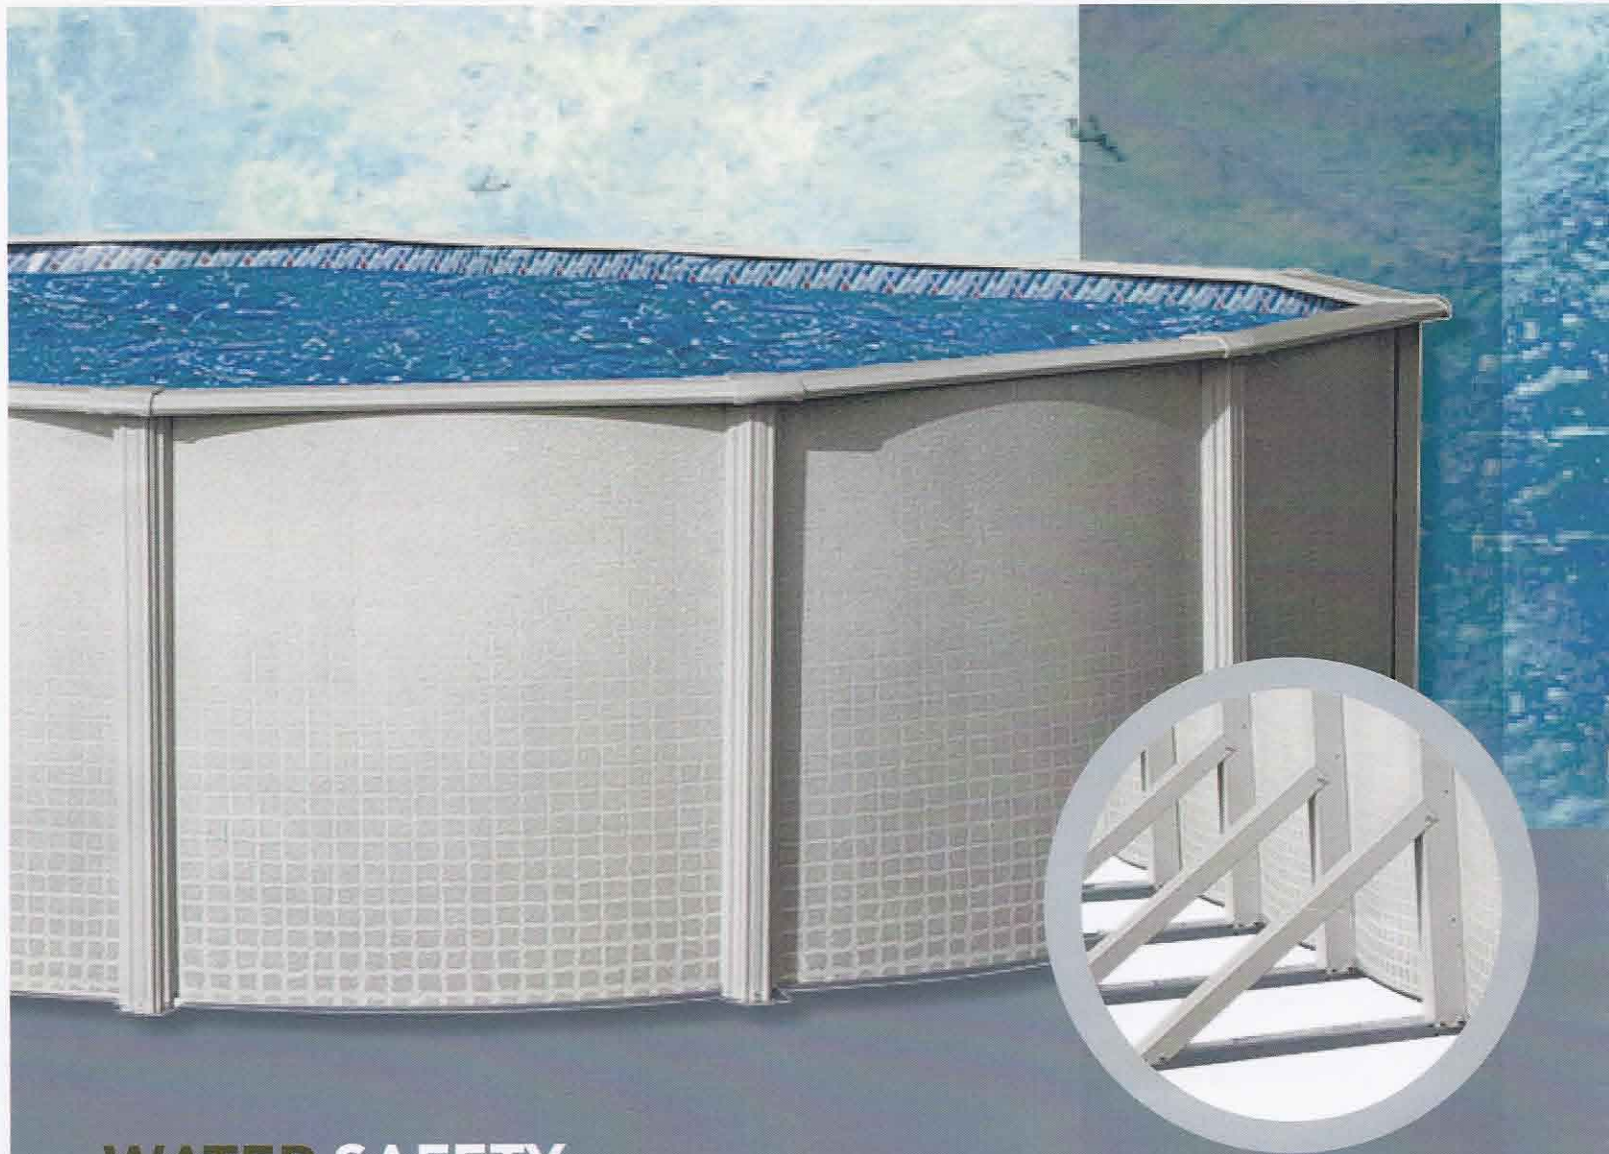

STR

PREPRIEVE

POOL SIZES

12' x 17'	15' x 30'
12' x 24'	18' x 33'
15' x 26'	

12'	15'	18'
21'	24'	27'

Creativity fueled by technology

- 6" Steel Top Ledges
- 5" Steel Uprights
- Steel framework for strength and dependability
- One piece ledge cover
- Stainless steel hardware

**AFFORDABLE SUMMER
FUN IN A SUPERIOR
STEEL FRAME**

The Reprive STR's steel structure is protected by a combination of finishes.

Optimizing its resistance to corrosion while preventing condensation between the liner and the wall, ensuring a long life for your pool.

The Reprive STR provides affordable summer fun in a superior steel frame.

Attractive Sand Color

Impression Wall Pattern

The Reprieve STR's oval pool system is available with the Buttress system. A structurally simplified design with superior strength and durability, that is both efficient and attractive.