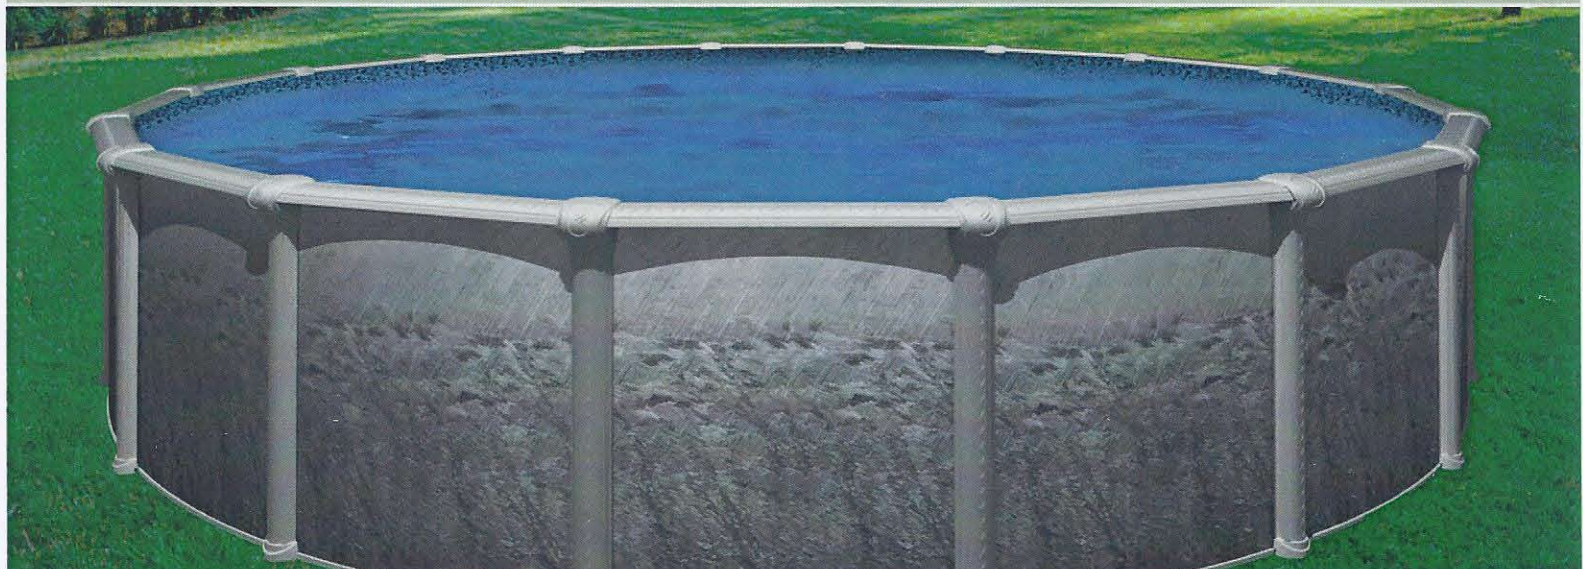

BACKYARD LEISURE POOLS

Pool World Inc
Rt 61 Shamokin, PA 17872
570-644-1314
1-800-895-1314
www.poolworldinc.com

HERITAGE RTR

Superior Design

Unlike other pools on the market, our high performance, extruded resin top ledges offer superior corrosion resistance and doesn't heat up in the sun as do typical steel top rails. Plus the two-piece injected molded ledge covers and steel Krystal Kote uprights combine superior design elements for superior long-term performance of this pool for you and your family.

www.backyardleisurepools.com

HERITAGE RTR

Style & Strength

The engineering details of this pool make it one of our best sellers. Using an interlocking steel stabilizer at the top of the pool combined with a hardware-free 'Snap-In' resin bottom cuff ensures a stronger, faster installation with superior stability.

Even the Ivory color scheme of this pool was chosen specifically to enhance your home and match the latest backyard décor.

selection

SIZE	STYLE	SIZE	STYLE
12'	ROUND	12'x17'	OVAL
15'	ROUND	12'x24'	OVAL
18'	ROUND	15'x26'	OVAL
21'	ROUND	15'x30'	OVAL
24'	ROUND	18'x33'	OVAL
27'	ROUND		
30'	ROUND		