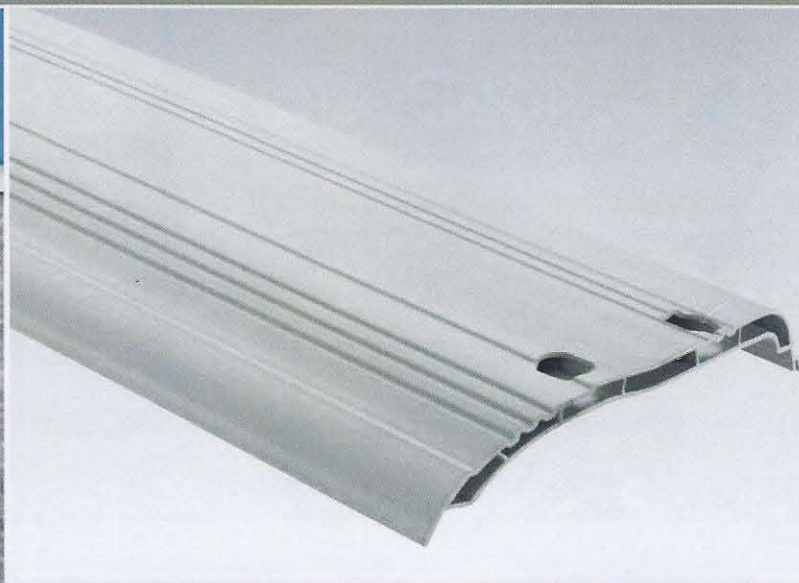

www.backyardleisurepools.com

HERITAGE RTR

Style & Strength

The engineering details of this pool make it one of our best sellers. Using an interlocking steel stabilizer at the top of the pool combined with a hardware-free 'Snap-In' resin bottom cuff ensures a stronger, faster installation with superior stability.

Even the Ivory color scheme of this pool was chosen specifically to enhance your home and match the latest backyard décor.

selection

SIZE	STYLE	SIZE	STYLE
12'	ROUND	12'x17'	OVAL
15'	ROUND	12'x24'	OVAL
18'	ROUND	15'x26'	OVAL
21'	ROUND	15'x30'	OVAL
24'	ROUND	18'x33'	OVAL
27'	ROUND		
30'	ROUND		