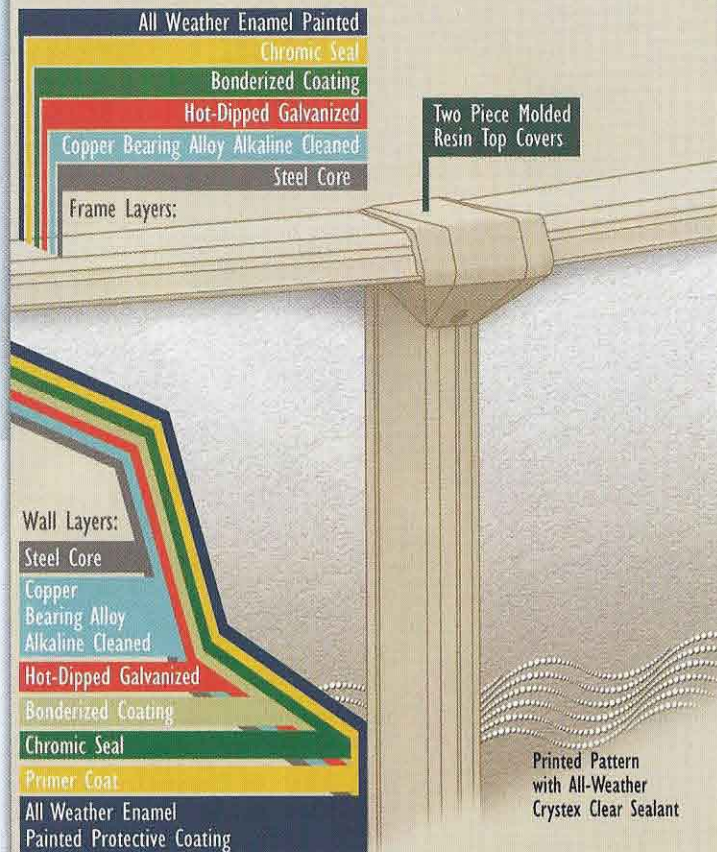

Covers: 2 piece molded resin top and bottom dune covers.

Ledges: 7" roll-formed galvanized steel. Dune color.

Verticals: 6" Roll-formed galvanized steel. Dune color.

Rails: Universal top and bottom galvanized steel rails

Plates: Galvanized steel universal top and bottom plates

Hardware: Zinc Dichromate

**WARNING! POOLS ARE NOT DESIGNED FOR DIVING OR JUMPING!
ADULT SUPERVISION REQUIRED!**

ROUND POOL SIZES

8 ft. 9 in. x 52 in.	18 ft. x 52 in.	27 ft. x 52 in.
12 ft. x 52 in.	21 ft. x 52 in.	30 ft. x 52 in.
15 ft. x 52 in.	24 ft. x 52 in.	33 ft. x 52 in.

OVAL POOL SIZES

18 ft. x 12 ft. x 52 in.	30 ft. x 15 ft. x 52 in.
24 ft. x 12 ft. x 52 in.	33 ft. x 18 ft. x 52 in.
24 ft. x 15 ft. x 52 in.	45 ft. x 18 ft. x 52 in.

SWIM'N PLAY, INC.
Makers of Fine Above Ground Pools