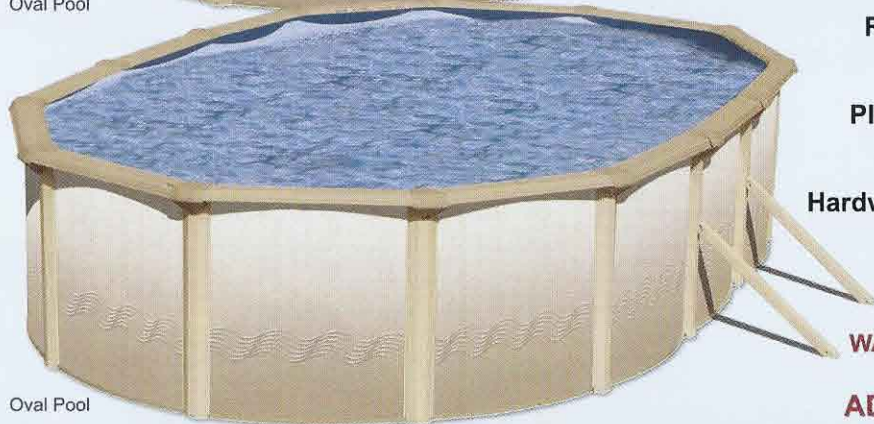

XL 7000

SWIM'N PLAY, INC.
Makers of Fine Above Ground Pools®

Round Pool

XL 7000

Slim Style
Oval Pool

Oval Pool

SPECIFICATIONS

Wall: Taupe Sea Pearl corrugated galvanized steel wall.

Covers: 2 piece molded resin top and bottom dune covers.

Ledges: 7" roll-formed galvanized steel. Dune color.

Verticals: 6" Roll-formed galvanized steel. Dune color.

Rails: Universal top and bottom galvanized steel rails

Plates: Galvanized steel universal top and bottom plates

Hardware: Zinc Dichromate

**WARNING! POOLS ARE NOT DESIGNED FOR DIVING OR JUMPING!
ADULT SUPERVISION REQUIRED!**

ROUND POOL SIZES

8 ft. 9 in. x 52 in.	18 ft. x 52 in.	27 ft. x 52 in.
12 ft. x 52 in.	21 ft. x 52 in.	30 ft. x 52 in.
15 ft. x 52 in.	24 ft. x 52 in.	33 ft. x 52 in.

OVAL POOL SIZES

18 ft. x 12 ft. x 52 in.	30 ft. x 15 ft. x 52 in.
24 ft. x 12 ft. x 52 in.	33 ft. x 18 ft. x 52 in.
24 ft. x 15 ft. x 52 in.	45 ft. x 18 ft. x 52 in.

SWIM'N PLAY, INC.
Makers of Fine Above Ground Pools